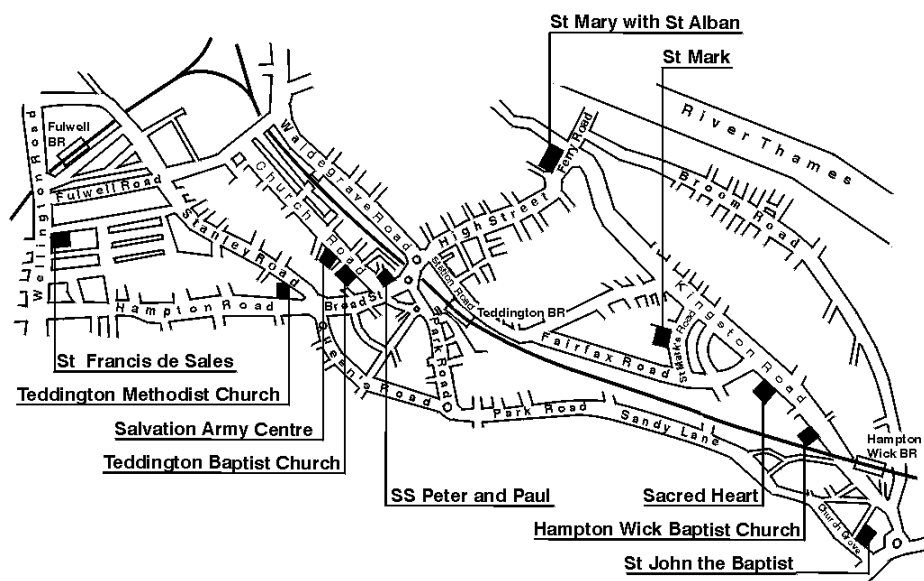

Member Churches of Churches Together in Teddington

For up-to-date details of our activities throughout the year, visit our web site at
www.TeddingtonChurches.org.uk

ECUMENICAL: Teddington Memorial Hospital Chapel

Teddington Memorial Hospital, Hampton Road, Teddington TW11 0JL
24 Dec 6.00 p.m. Carols around the Wards
All will be welcome to come and join in this service.

Christmas Day at Elleray Hall

Every year, Churches Together in Teddington organises a Christmas lunch at Elleray Hall for those who would otherwise be alone that day. If you want to come, or know anyone else who would like to receive an invitation, then let us know by phoning: (020)-8977 0549.